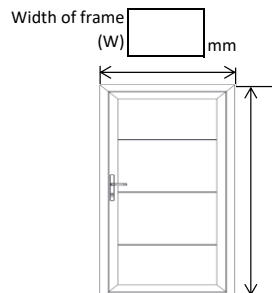

SIDE ENTRANCE DOOR (MANDOOR NG)

Order Form

Order No. or name

Quantity

Delivery week

EN

All views are interior views!

Order based on outer FRAME dimensions

Version of profiles
 60mm, broken thermal bridge
 45mm, non thermal system

Position:
 in the opening
 behind the opening (only for 45mm, non thermal system)

Information about design of ManDoor

Without fixed top panel
H ≤ 2500 mm

Including fixed top panel
H > 2500 mm

In case of requirement for door alignment with other door please clearly specify for which door (order/position).

Type of handle and lock

- MDKL 01 Handle /handle, shield, cylindrical lock-key hole, standard lock
- MDKL 02 Grip/handle, shield, cylindrical lock - key hole, standard lock
- MDKL 05 Handle /handle, shield, cylindrical lock-key hole, panic lock
- MDKL 06 Grip/handle, shield, cylindrical lock-key hole, panic lock
- MDKL 13 Handle /panic exit bar, shield, cylindrical lock-key hole, panic lock
- MDKL 14 Grip/panic exit bar, shield, cylindrical lock-key hole, panic lock
- MDKL 15 Handle /handle, shield, cylindrical lock-key hole, 3-point lock
- MDKL 16 Grip /handle, shield, cylindrical lock-key hole, 3-point lock