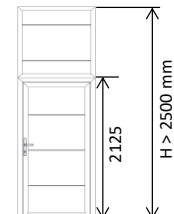

Version of profiles
 60mm, broken thermal bridge
 45mm, non thermal system

Position:
 in the opening
 behind the opening (only for 45mm, non thermal system)

Information about design of ManDoor

Without fixed top panel
H ≤ 2500 mm

Including fixed top panel
H > 2500 mm

In case of requirement for door alignment with other door please clearly specify for which door (order/position).

Type of handle and lock

- MDKL 01 Handle /handle, shield, cylindrical lock-key hole, standard lock
- MDKL 02 Grip/handle, shield, cylindrical lock - key hole, standard lock
- MDKL 05 Handle /handle, shield, cylindrical lock-key hole, panic lock
- MDKL 06 Grip/handle, shield, cylindrical lock-key hole, panic lock
- MDKL 13 Handle /panic exit bar, shield, cylindrical lock-key hole, panic lock
- MDKL 14 Grip/panic exit bar, shield, cylindrical lock-key hole, panic lock
- MDKL 15 Handle /handle, shield, cylindrical lock-key hole, 3-point lock
- MDKL 16 Grip /handle, shield, cylindrical lock-key hole, 3-point lock